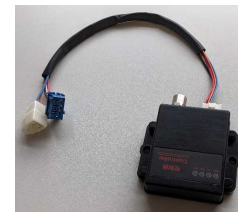

ITxPT Module Labeling Report

REPORT ID	20230603-0142
DATE	13/03/2024
COMPANY	Tongda
TESTER	ITxPT laboratory manager
SPECIFICATION	S01 - S02P00 to S02P09 (Sequoia Release)
TOOLS USED FOR THE TEST	ITxPT Laboratory

Manufacturer	Model	Hardware version	Software version
N/A	N/A	N/A	N/A

Hardware interfaces

Interface name	Provided status	Implementation level
Power supply	✓	Permanent, Ignition, Main switch, Full power, SLEEP management
Ethernet	✓	Native or cable end, number and type of port
FMS	N/A	Optional ground
Wireless communications	N/A	GSM, GPS, WLAN
Audio	N/A	Stereo, mono, Driver, Passenger, External
Auxiliary	N/A	Low battery, Odometer, Doors, AnyDoorOpen, Awake request, Stop request, Full power